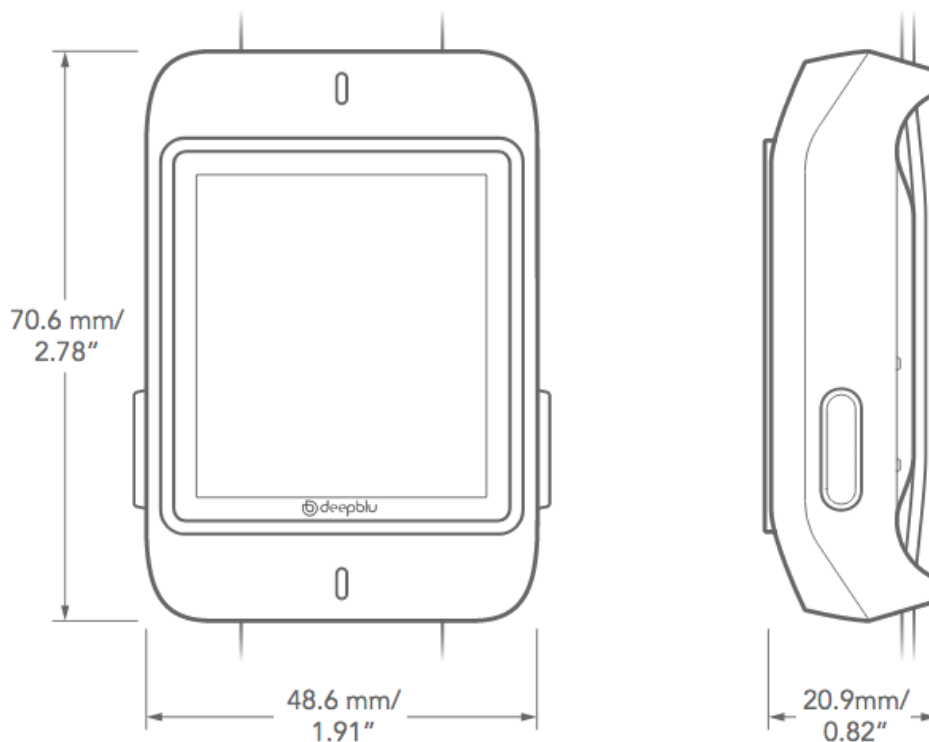

COSMIQ+ | Technical Specifications

Operating Modes	Watch Mode Scuba Mode Bottom Timer Mode	Freedive Mode Log Mode Sync Mode
Measurement Units	Metric (meters/°C) or Imperial (feet/°F)	
Water Resistance	100 meters / 330 feet	
High Salinity	Supports diving in highly saline water	
Gases	Air and Nitrox – oxygen level adjustable between 21%-40%	
Partial Oxygen Pressure (PPO2)	Adjustable between 1.2 bar and 1.6 bar	
Algorithm	Deepblu Decompression Algorithm based on the Bühlmann ZHL-16C model	
Safety Factor	Conservative, Normal, Progressive	
Altitude	Supports altitude diving above 300 meters / 1000 feet	
Battery Life	6 to 12 hours of operating time per charge, depending on settings	
Battery Type	Lithium-Ion (rechargeable)	
Battery Charger	Standard USB	
Log Storage	Up to 25 unsynchronized logs	
Data Transfer	Blue-tooth 4.0	
Dive Log Software	Deepblu Mobile App - iOS/Android	
Firmware Upgrade	Free OTA firmware upgrades	
Housing Material	Fibreglass-reinforced polycarbonate	
Lens Material	Polycarbonate with 8h hardness coating	
Screen Technology	Enhanced Black Twisted Nematic (EBTN) Negative Image LCD Display	
Strap Material	1. 24mm Ballistic Nylon NATO watch strap with stainless steel buckles and a velcro fastener 2. Bungee cord mount	
Dimensions	70.6mm (2.78") x 48.6mm (1.91") x 20.9mm (0.82")	
Weight	Approx. 81 grams	

Key Functions/ Measurements

Current depth
Deepest depth
Water temperature
Dive time
Oxygen level (21%-40%)
No decompression limit
Ceiling depth
Decompression stop time(s)
Ascent rate
Safety stop

Surface interval
Dive Plan function
Maximum operating depth (MOD)
No fly time
No dive time
Battery indicator
Clock
Calendar
Wireless dive data transfer
OTA firmware upgrades

Size and Weight

Height: 0.82 inch (2.09 cm) | Width: 1.91 inches (4.86 cm) | Depth: 2.78 inches (7.06 cm) | Weight: 2.86 ounces (81 g)